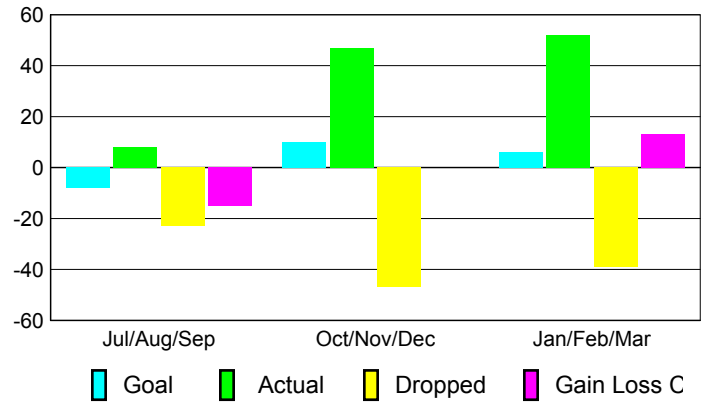

Club Results 2009-2010

Goal, New, Dropped, Gain/Loss

MEMBERSHIP

**Membership Results
2009-2010**

**Membership
2008-2009**

Month	Net Memb Goal	Actual New Memb	Actual Dropped Memb	Gain/Loss of Memb	Gain/Loss of Memb
Jul/Aug/Sep	-8	8	-23	-15	-2
Oct/Nov/Dec	10	47	-47	0	18
Jan/Feb/Mar	6	52	-39	13	14
Totals	8	107	-109	-2	30

Membership Results 2009-2010

Goal, New, Dropped, Gain/Loss

Comparison of Club Gain/Loss

Current Year Compared to the Previous Year

Comparison of Membership Gain/Loss

Current Year Compared to the Previous Year